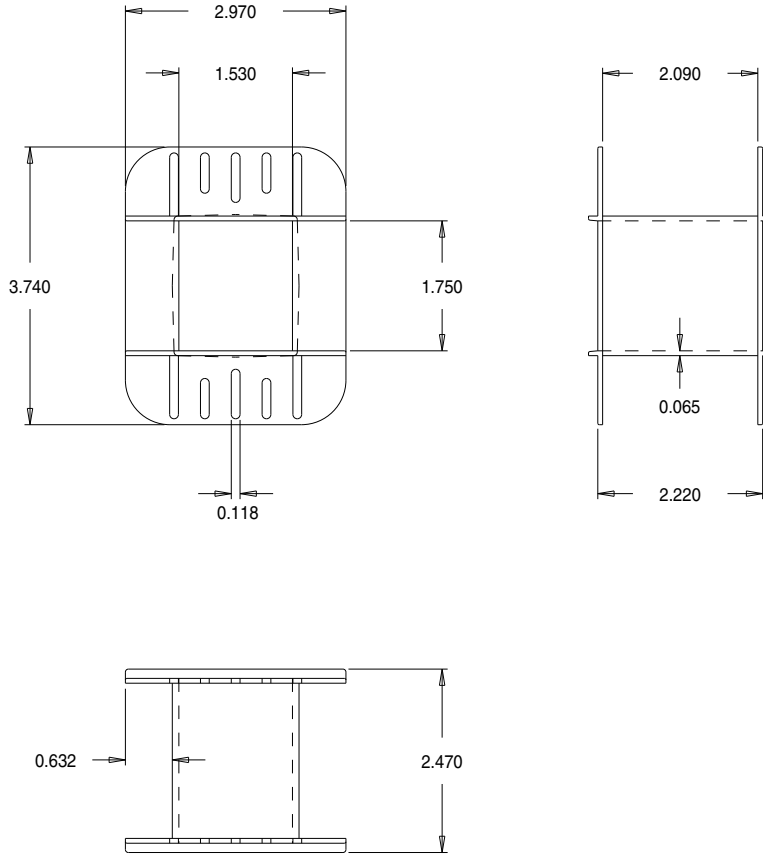

Part No. L01100

120 x 1 3/4 Single Section 'L' Range Bobbin

Dimensions in inches.

Issue 1